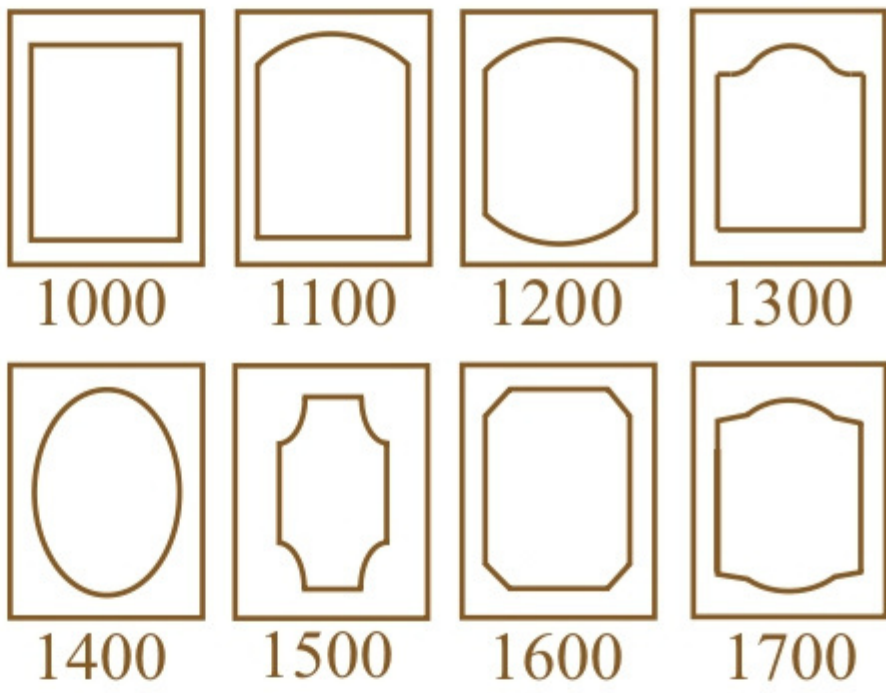

## Profile 18

Line Drawing

Profile 6

Line Drawing

Available door styles:

How to Order

- ← Pick Available Door Style  
Style : 1000 to 1700
- Profile : Choose a profile
- Color : Pick Color from Binder

Profile 7

Line Drawing

Profile 8

Line Drawing

Available door styles:

How to Order

- ← Pick Available Door Style Style : 1000 to 1700
- Profile : Choose a profile
- Color : Pick Color from Binder

Profile 11

Line Drawing

Profile 12

Line Drawing

Available door styles:

How to Order

- ← ● Pick Available Door Style  
Style : 1000 to 1700
- Profile : Choose a profile
- Color : Pick Color from Binder

Profile 15

Line Drawing