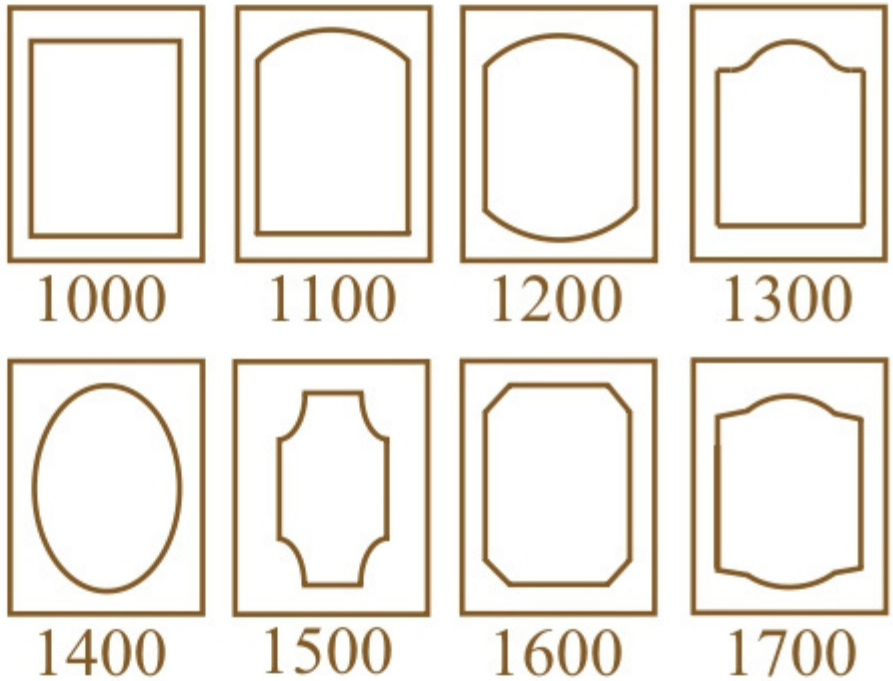

### How to Order

- ← ● Pick Available Door Style  
Style : 1000 to 1700
- Profile : Choose a profile
- Color : Pick Color from Binder

## Profile 18

Line Drawing

Profile 6

Line Drawing

Available door styles:

How to Order

- ← Pick Available Door Style  
Style : 1000 to 1700
- Profile : Choose a profile
- Color : Pick Color from Binder

Profile 7