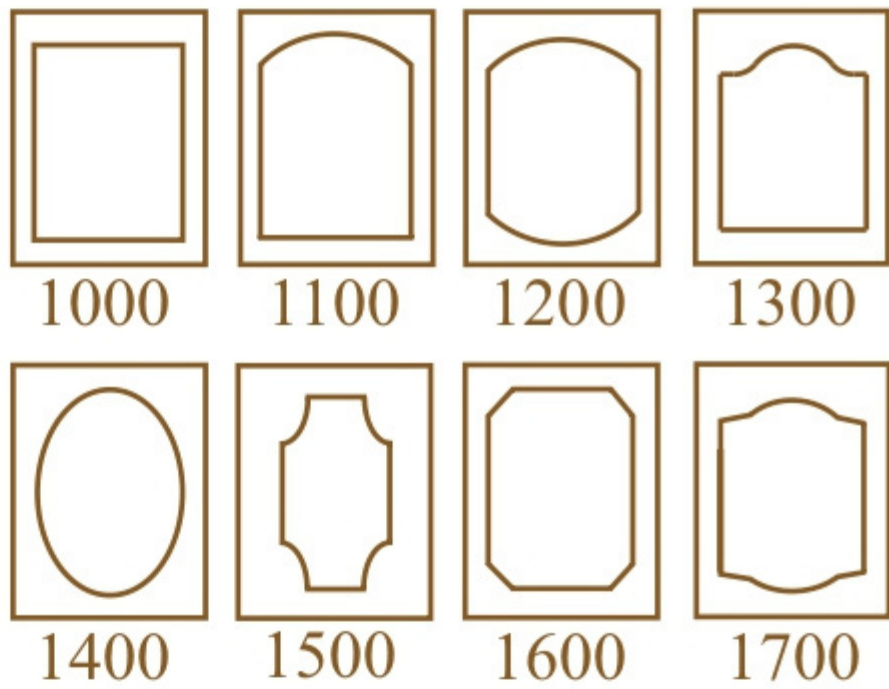

Available door styles: