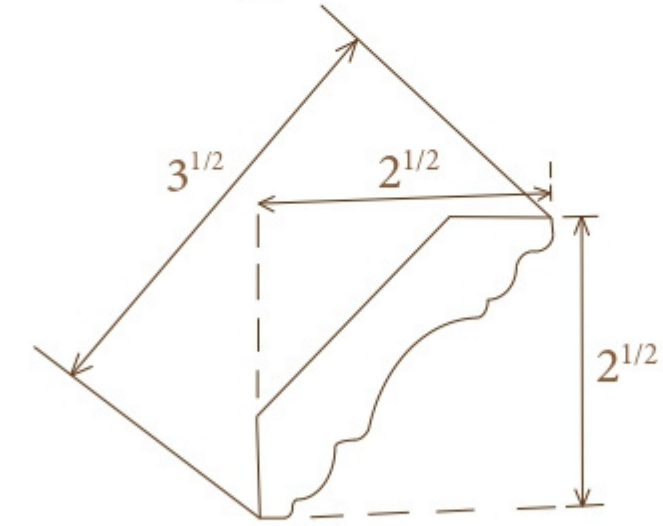

Crown Moulding

P2

P3

P4

P5

P2

P3

P4

P5