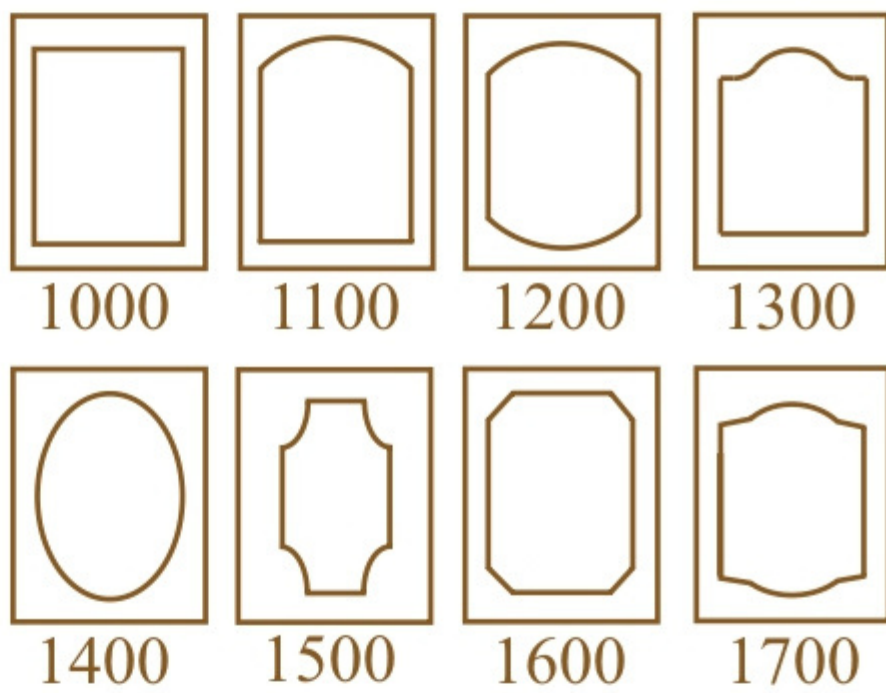

Available door styles: