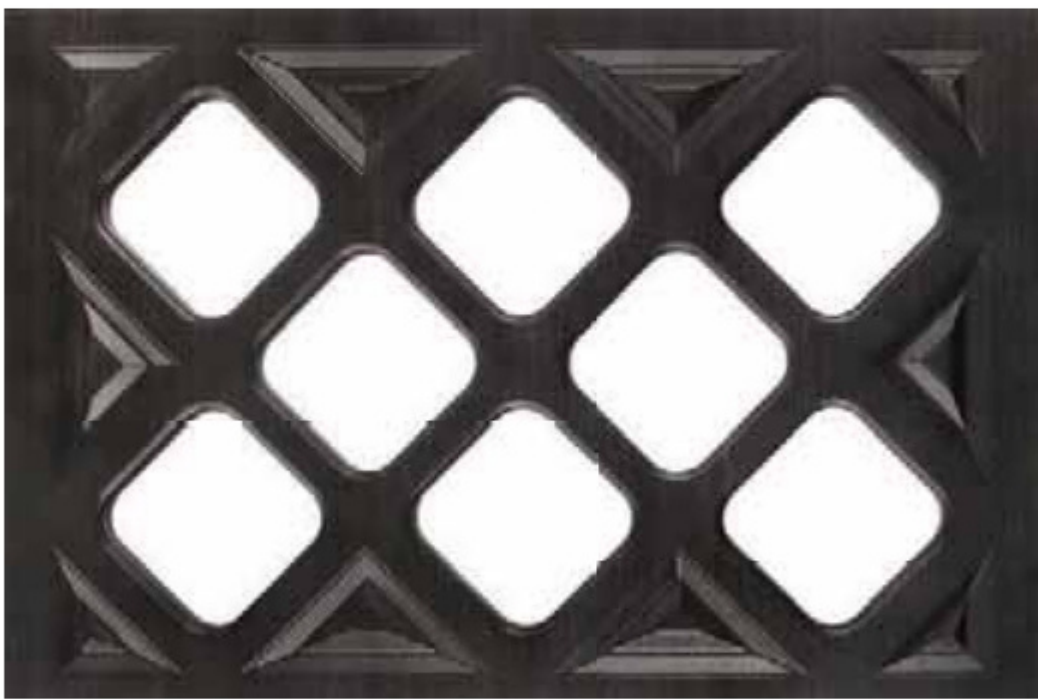

# Hood Panals/Wine Racks

HD 1

HD 2

HD 3

HD 4

WR-2 - Diamond

WR-1 - Round