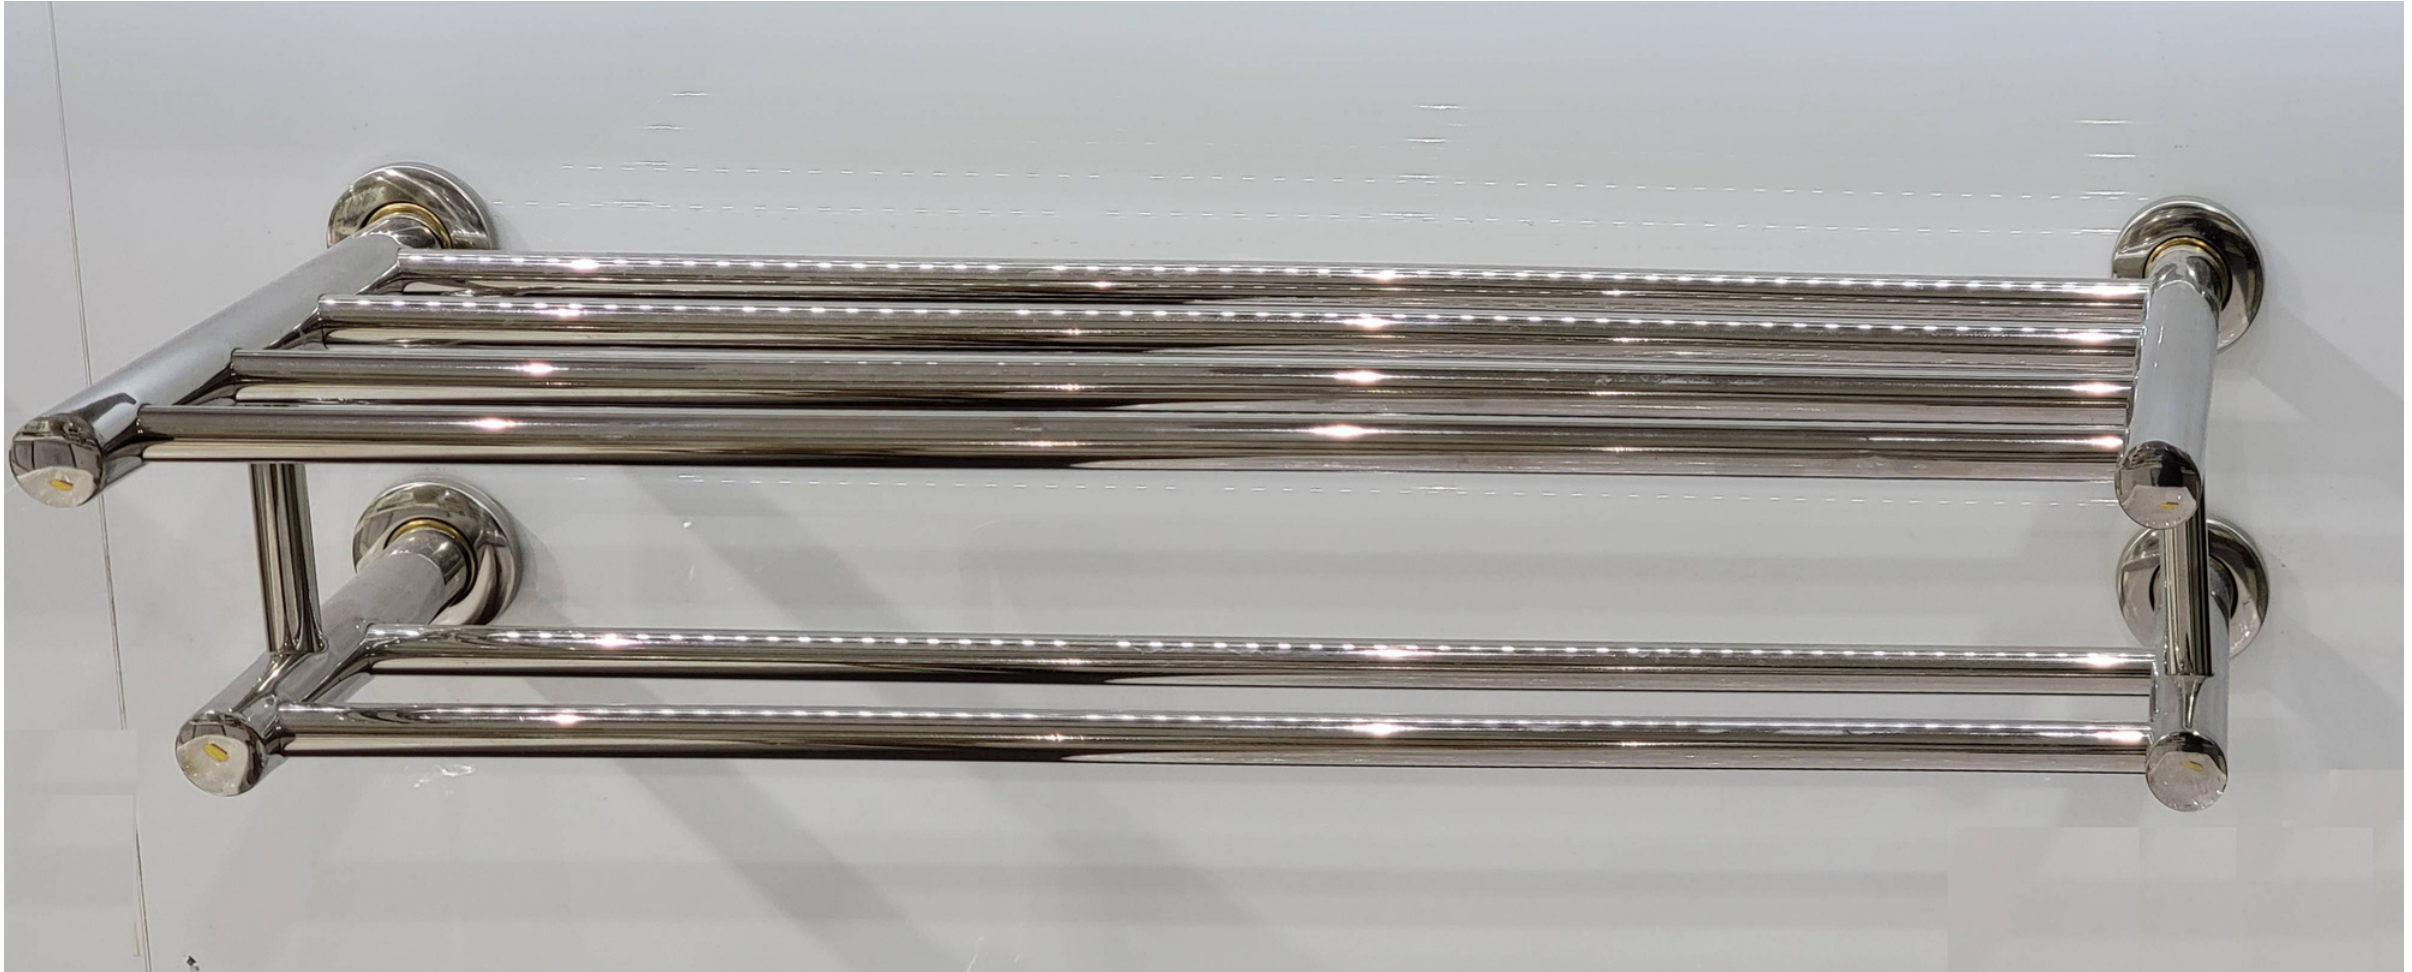

BA01 - BN

Brushed Nickel 3pc/Set

TS-PM

polished Mirror Towel Sheilf

BA02-PM

Polished Mirror 3pc/Set

SHOWER HANDLES

PREMIUM COLLECTION