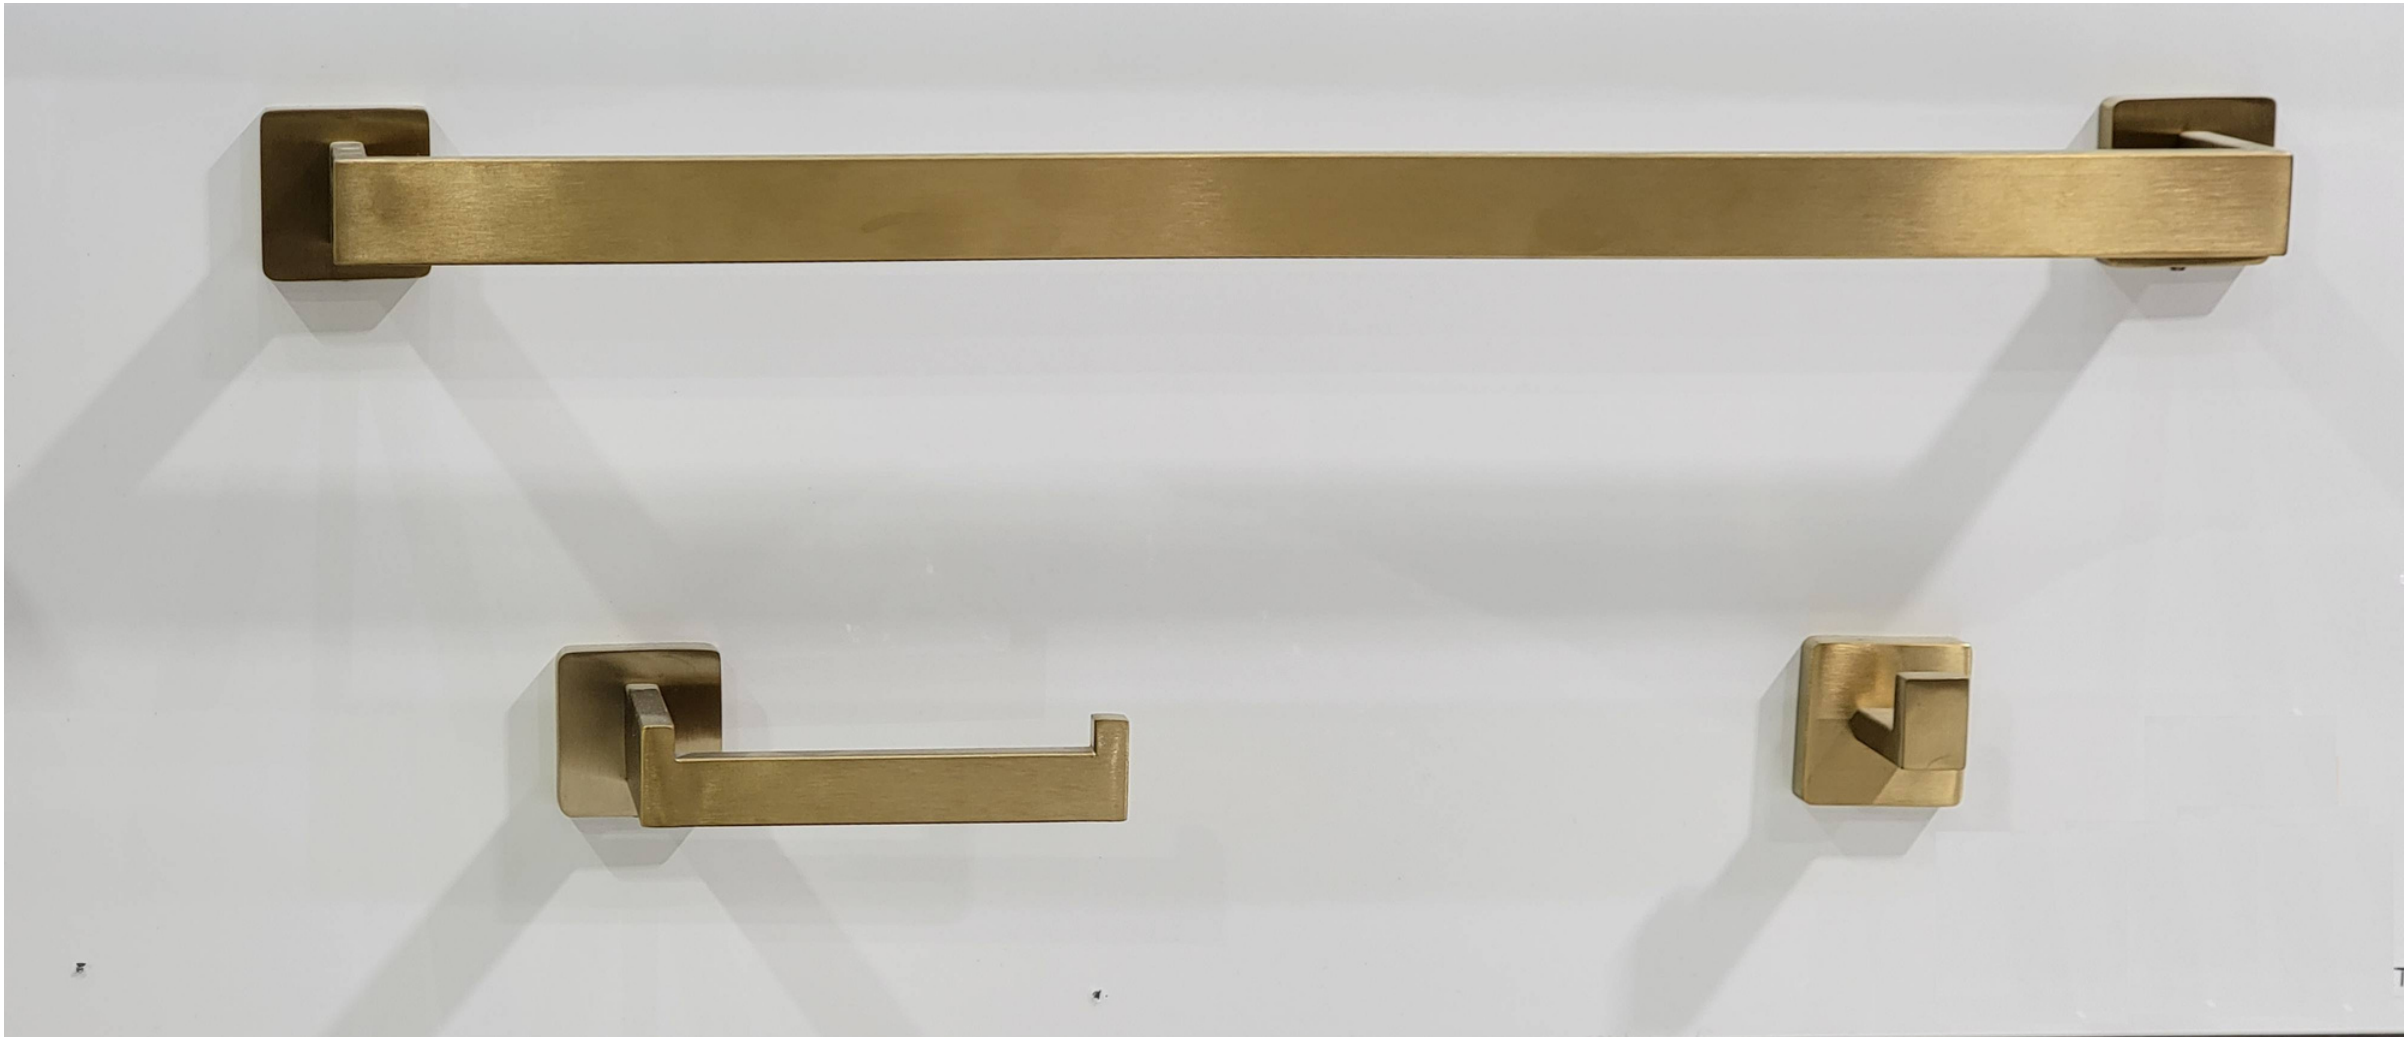

BA01 - BN

Brushed Nickel 3pc/Set

TS-PM

polished Mirror Towel Sheilf

BA02-PM

Polished Mirror 3pc/Set

SHOWER HANDLES

PREMIUM COLLECTION

BA02-BG

Brushed Gold 3pc/Set

BA01-BG

Brushed Gold 3pc/Set

BA02-BL

Mat Black 3pc/Set

BA01-BL

Mat Black 3pc/Set